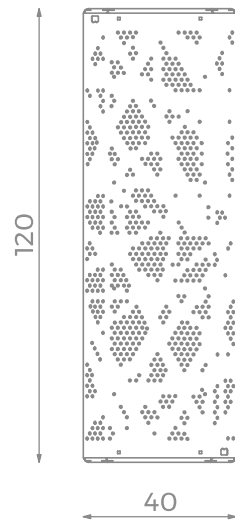

**Information about the product**

Dimensions	120 x 40 cm
Overall height	41 cm
Availability of spare parts	Yes

1:20

**Connectors**

15°

30°

60°

**Materials**