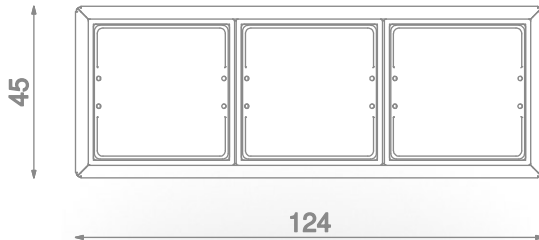

**Information about the product**

Dimensions	124 x 45 cm
Overall height	45 cm
Availability of spare parts	Yes

1:20

Materials

Solid construction made of blacksteel S235JR, powder galvanized and powder coated.

Perforated stainless steel sheet powder coated.

Let's Buglo