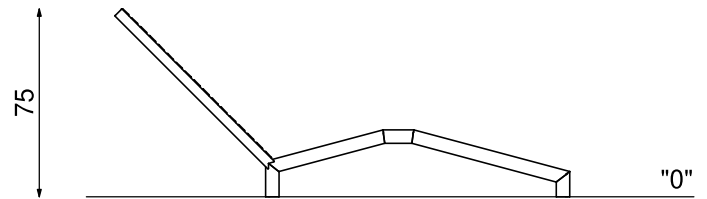

Product description

Construction: Made of stainless steel profiles measuring 60x20 mm, cleaned through bead blasting.

Wood: African exotic wood, characterised by high durability and density. Boards with a cross-section of 40x40 mm impregnated with transparent oil for exotic wood.

Installation method

1:30

Materials

Construction made of stainless steel AISI304 resistant to various weather conditions.

Exotic wood IROKO 40x40mm.