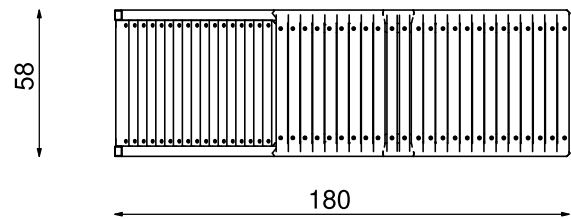

Product description

Construction: Made of stainless steel profiles measuring 60x20 mm, cleaned through bead blasting.

Wood: African exotic wood, characterised by high durability and density. Boards with a cross-section of 40x40 mm impregnated with transparent oil for exotic wood.

Installation method

1:30

Materials

Construction made of stainless steel AISI304 resistant to various weather conditions.

Exotic wood IROKO 40x40mm.