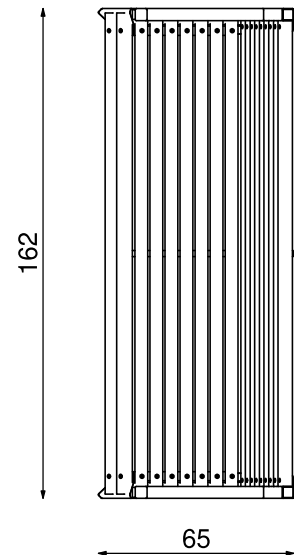

Product description

Construction: Made of stainless steel profiles measuring 60x20 mm, cleaned through bead blasting.

Wood: African exotic wood, characterised by high durability and density. Boards with a cross-section of 40x40 mm impregnated with transparent oil for exotic wood.

Installation method

1:25

Materials

Construction made of stainless steel AISI304 resistant to various weather conditions.

Exotic wood IROKO 40x40mm.