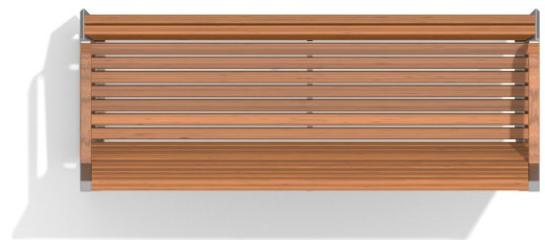

### Information about the product

Dimensions	162 x 65 cm
Overall height	78 cm
Availability of spare parts	Yes

### Warranty

**10 years**

The Guaranty covers all flaws of the elements made of HPL, HDPE, stainless steel, hot-dip galvanized steel, wooden elements (pine, spruce), revealed during usage, which arise from manufacturing reasons.

## Product description

**Construction:** Made of stainless steel profiles measuring 60x20 mm, cleaned through bead blasting.

**Wood:** African exotic wood, characterised by high durability and density. Boards with a cross-section of 40x40 mm impregnated with transparent oil for exotic wood.

## Materials

Construction made of stainless steel AISI304 resistant to various weather conditions.

Exotic wood IROKO 40x40mm.