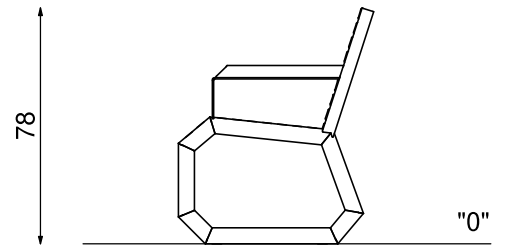

Product description

Construction: Made of stainless steel profiles measuring 60x20 mm, cleaned through bead blasting.

Wood: African exotic wood, characterised by high durability and density. Boards with a cross-section of 40x40 mm impregnated with transparent oil for exotic wood.

Installation method

1:25

Materials

Construction made of stainless steel AISI304 resistant to various weather conditions.

Exotic wood IROKO 40x40mm.