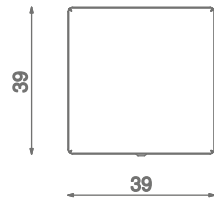

**Information about the product**

Dimensions	39 x 39 cm
Overall height	90 cm
capacity	45 L
Availability of spare parts	Yes

1:20

Materials

Solid construction made of blacksteel S235JR, powder galvanized and powder coated.