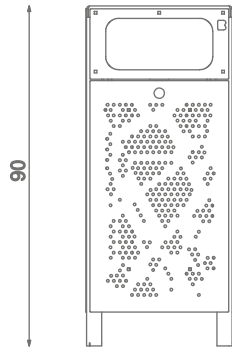

**Information about the product**

Dimensions	39 x 39 cm
Overall height	90 cm
capacity	45 L
Availability of spare parts	Yes

1:20

Materials

Solid construction made of blacksteel S235JR, powder galvanized and powder coated.

Perforated stainless steel sheet powder coated.

Let's Buglo