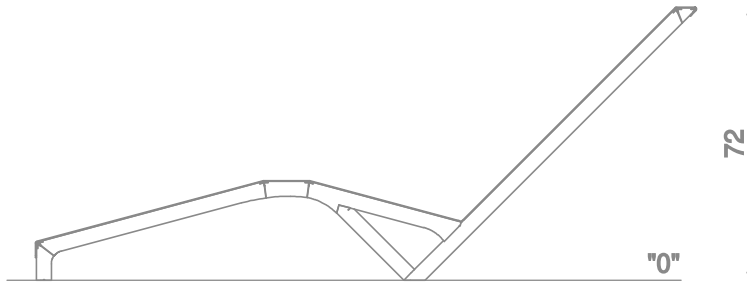

**Information about the product**

Dimensions	61 x 175 cm
Overall height	72 cm
Availability of spare parts	Yes

1:20

Materials

Solid construction made of blacksteel S235JR, powder galvanized and powder coated.