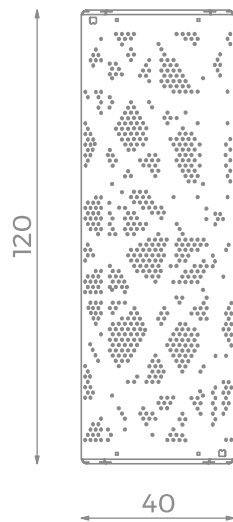

**Information about the product**

Dimensions	120 x 40 cm
Overall height	41 cm
Availability of spare parts	Yes

1:20

Materials

Solid construction made of blacksteel S235JR, powder galvanized and powder coated.

Perforated stainless steel sheet powder coated.

Let's **Buglo**