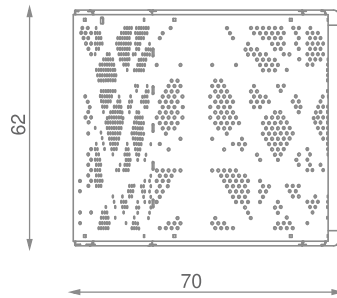

Information about the product

Dimensions	62 x 70 cm
Overall height	73 cm
Availability of spare parts	Yes

1:20

Materials

Solid construction made of blacksteel S235JR, powder galvanized and powder coated.

Perforated stainless steel sheet powder coated.