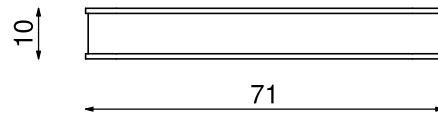

**Information about the product**

Dimensions	71 x 10 cm
Overall height	72 cm
Availability of spare parts	YES

SCALE 1:15

**Materials**

Solid construction made of blacksteel s235jr, cleaned in the sandblasting process