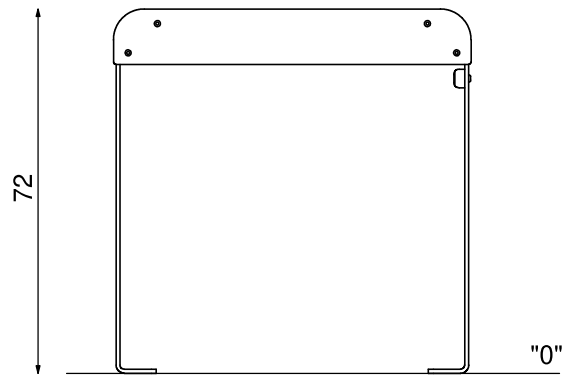

**Information about the product**

Dimensions	71 x 10 cm
Overall height	72 cm
Availability of spare parts	YES

SCALE 1:15

**Materials**

Solid construction made of blacksteel s235jr, cleaned in the sandblasting process

Anti-slip 10 mm HPL platform plate

Let's **Buglo**