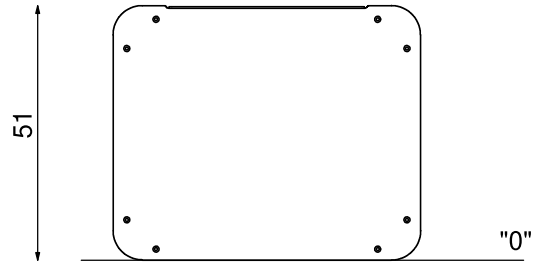

**Information about the product**

Dimensions	61 x 40 cm
Overall height	51 cm
Availability of spare parts	Yes

SCALE 1:15

**Materials**

Solid construction made of blacksteel s235jr, cleaned in the sandblasting process

Anti-slip 10 mm HPL platform plate

Let's **Buglo**