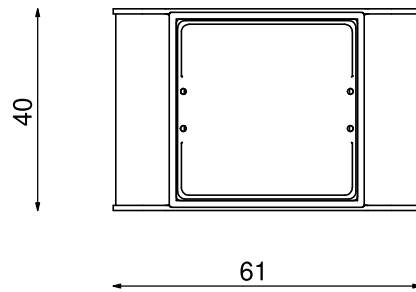

**Information about the product**

Dimensions	61 x 40 cm
Overall height	51 cm
Availability of spare parts	Yes

SCALE 1:15

**Materials**

Solid construction made of blacksteel s235jr, cleaned in the sandblasting process