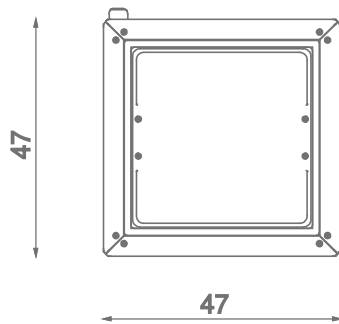

**Information about the product**

Dimensions	47 x 47 cm
Overall height	53 cm
Availability of spare parts	Yes

SCALE 1:25

Materials

Solid construction made of blacksteel S235JR, cleaned in the sandblasting process

Anti-slip 10 mm hpl plate

Let's **Buglo**