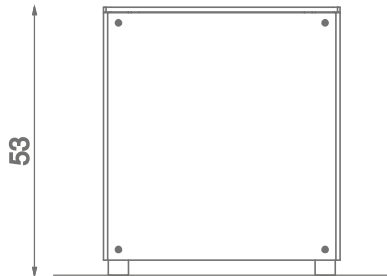

**Information about the product**

Dimensions	47 x 47 cm
Overall height	53 cm
Availability of spare parts	Yes

SCALE 1:25

Materials

Solid construction made of blacksteel S235JR, cleaned in the sandblasting process

Anti-slip 10 mm hpl plate

Let's **Buglo**