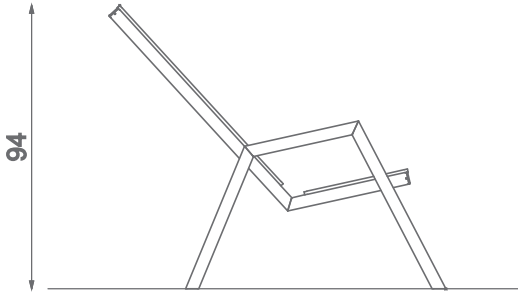

#### Information about the product

Dimensions	67 x 111 cm
Overall height	94 cm

#### Functions

SCALE 1:25

**Materials**

Solid construction made of blacksteel S235JR, cleaned in the sandblasting process

Anti-slip 10 mm hpl plate

Let's **Buglo**