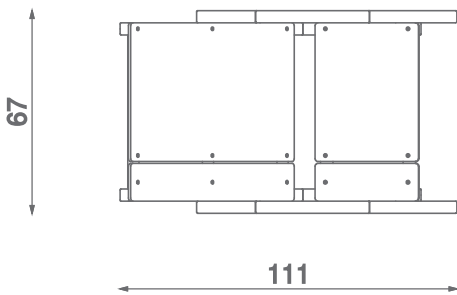

#### Information about the product

Dimensions	67 x 111 cm
Overall height	94 cm

#### Functions

SCALE 1:25

**Materials**

Solid construction made of blacksteel S235JR, cleaned in the sandblasting process

Anti-slip 10 mm hpl plate

Let's **Buglo**