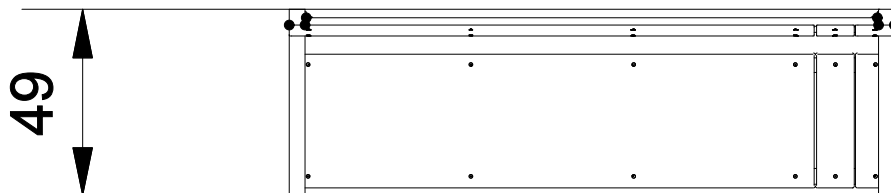

**Information about the product**

Dimensions	158 x 49 cm
Overall height	86 cm

Functions

SCALE 1:25

Materials

Solid construction made of blacksteel S235JR, cleaned in the sandblasting process.

Anti - slip 10 mm HPL platform plate