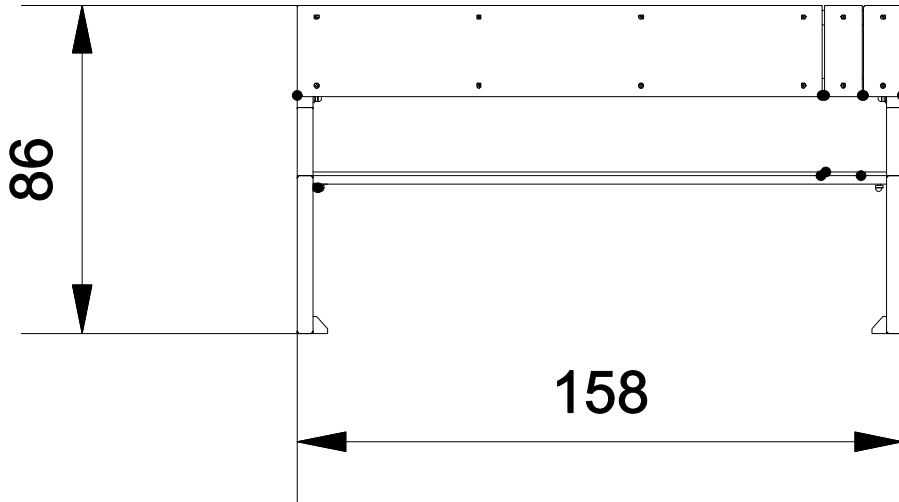

**Information about the product**

Dimensions	158 x 49 cm
Overall height	86 cm

Functions

SCALE 1:25

Materials

Solid construction made of blacksteel S235JR, cleaned in the sandblasting process.

Anti - slip 10 mm HPL platform plate