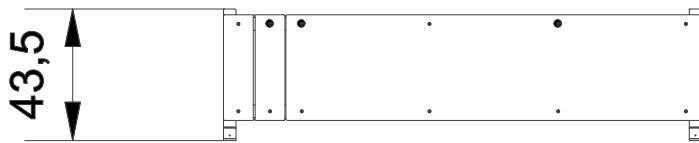

Informacje o produkcie

Dimensions	158 x 43,5 cm
Overall height	59 cm

Functions

SCALE 1:25

Materials

Solid construction made of blacksteel S235JR, cleaned in the sandblasting process.

Anti - slip 10 mm HPL platform plate