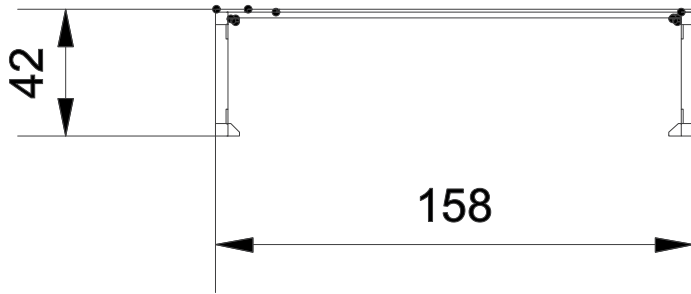

Informacje o produkcie

Dimensions	158 x 43,5 cm
Overall height	59 cm

Functions

SCALE 1:25

Materials

Solid construction made of blacksteel S235JR, cleaned in the sandblasting process.

Anti - slip 10 mm HPL platform plate