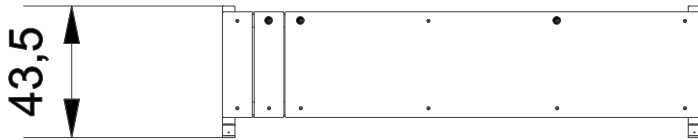

**Informacje o produkcji**

Dimensions	ca. 158 x 43,5 cm
Overall height	ca. 42 cm

Functions

Socializing

SCALE 1:25

Materials

Solid construction made of blacksteel S235JR, cleaned in the sandblasting process.

Anti - slip 10 mm HPL platform plate