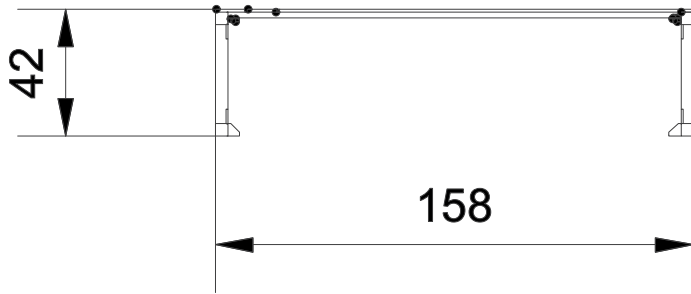

**Informacje o produkcji**

Dimensions	ca. 158 x 43,5 cm
Overall height	ca. 42 cm

Functions

Socializing

SCALE 1:25

Materials

Solid construction made of blacksteel S235JR, cleaned in the sandblasting process.

Anti - slip 10 mm HPL platform plate