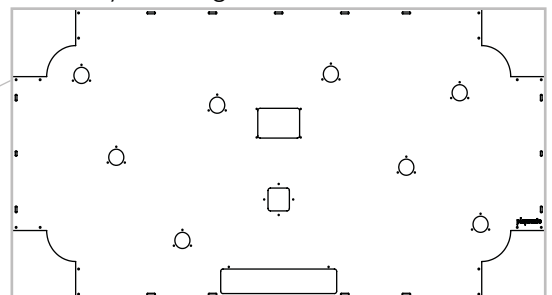

Observere at man selv kan bestemme motivet på platen. Akkurat som man ønsker!

Category	Game
Age	6+
Number of users	1-4
LxBXH	2024 x 969 x 220 mm
Weight	60 kg
Packaging	2200 x 1150 x 550 mm
Falling height	n/a
Falling zone	2824 x 620 mm
Obstacle free zone	2824 x 620 mm
NEN	EN 1176-1:2017
Materials	Aluminium
Foundation	Wall mount

Customize the product

Create your design on: 2350 mm x 1220 mm

Contact us for the Adobe Illustrator template and advise

Games:

- Speed test
- Lights out
- Reaction
- Follow the light

Available languages:

- Dutch
- English
- No text
- Please contact us for the possibilities in any other language